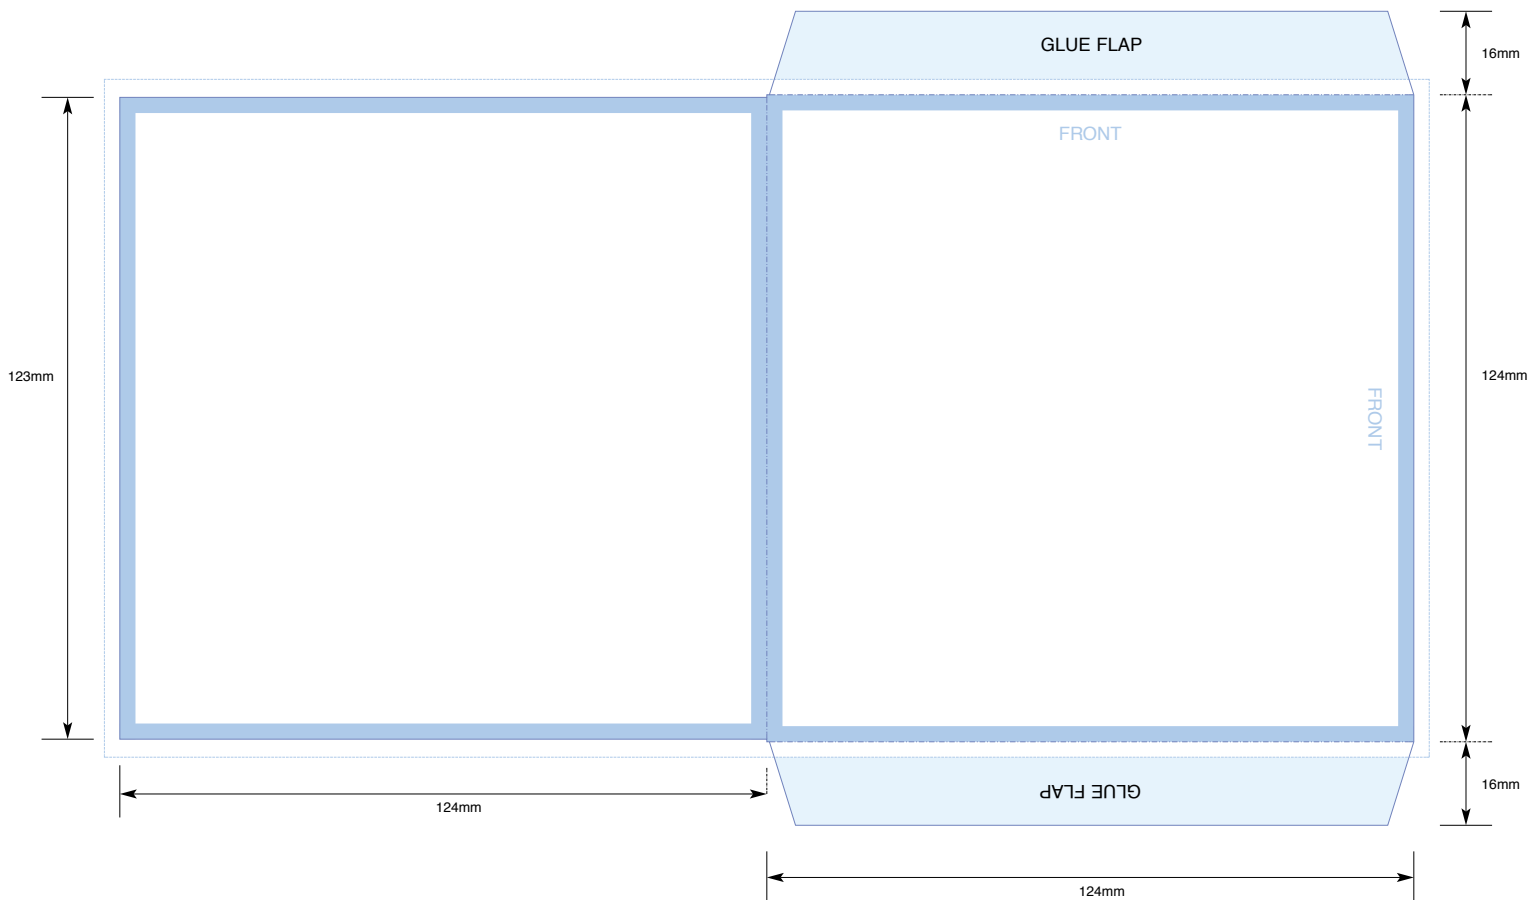

# Card Wallet

Not to scale

Key:

3mm Bleed

Trim (please keep all text/logos 3mm away from this trim line)

Fold