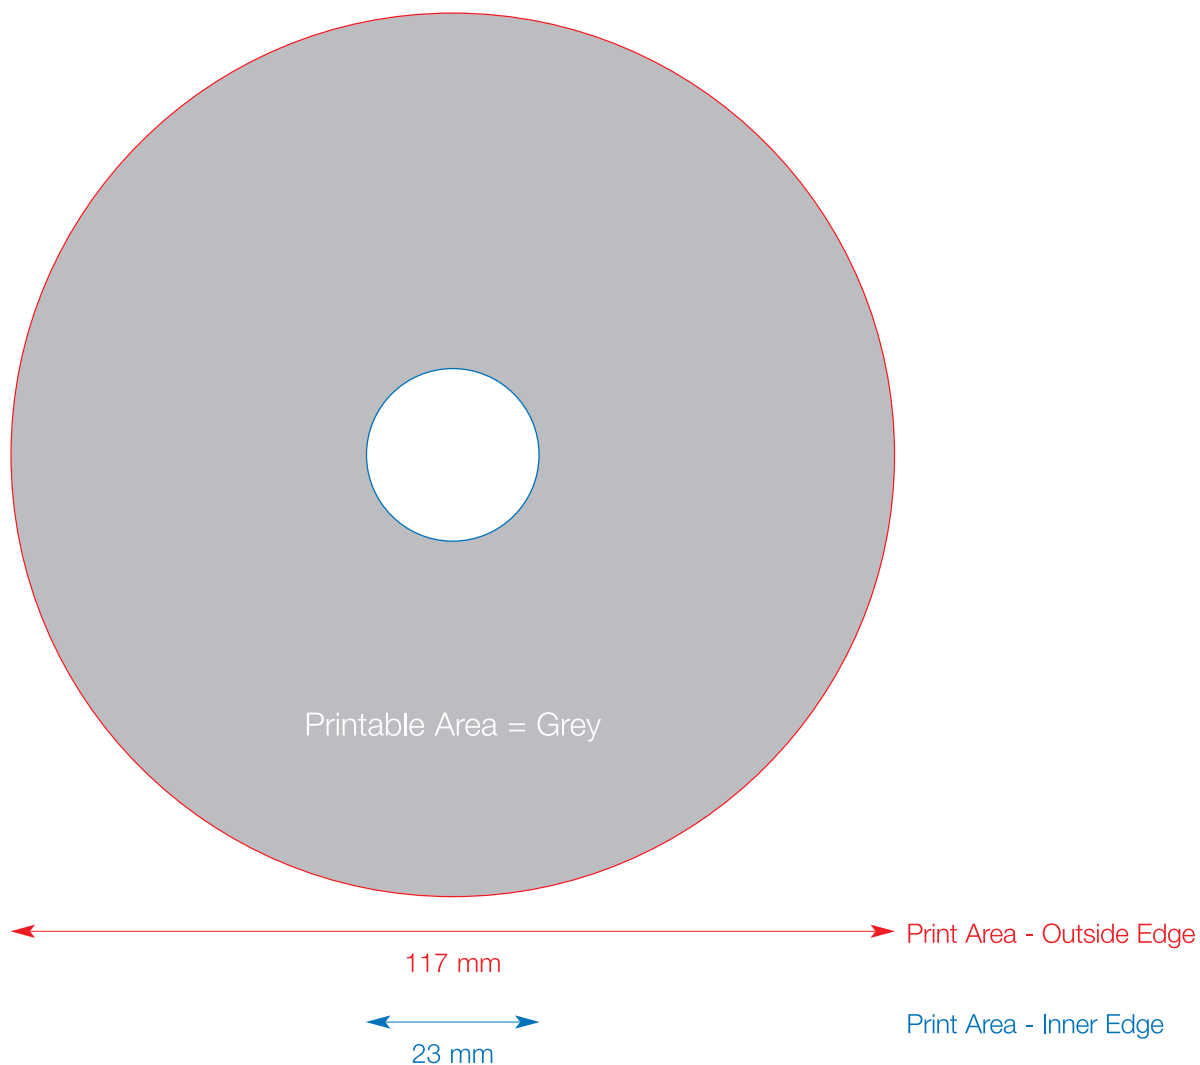

CDR/DVDR Onbody In-House

Please note

We can accept **Press Ready PDFs** and also original artwork files in the following software packages:

InDesign, Photoshop, Illustrator - CS4 or below,
or **QuarkXPress** - 6.5 or below.